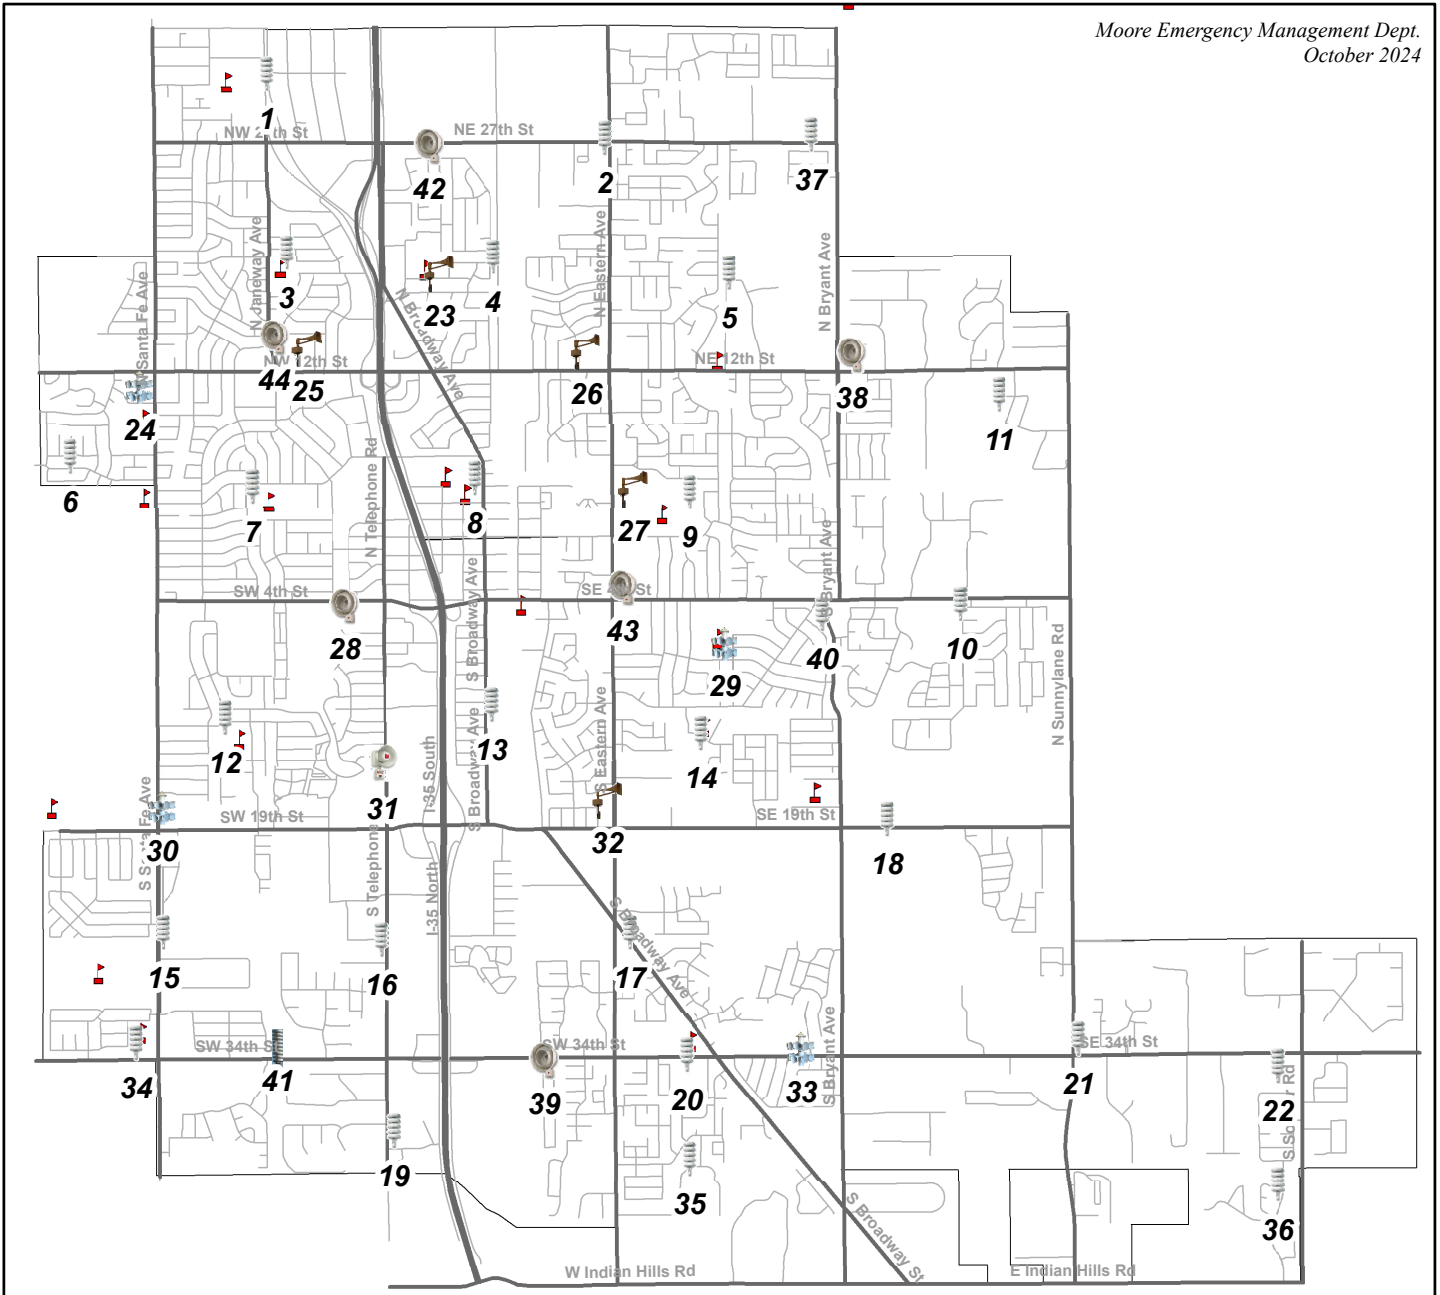

City of Moore Outdoor Warning System

Moore Emergency Management Dept.
October 2024

1	Shields & Cass Ave.
2	NE27 & Eastern
3	Kelley Elementary
4	2100 Nail Parkway
5	Buck Thomas Park
6	Greenbriar Park
7	Southgate Elementary
8	City Hall
9	MHS Baseball Stadium
10	2600 SE 4th
11	3400 NE 12th
12	Plaza Towers Elementary
13	Central Park
14	Apple Creek Elementary
15	2500 S Santa Fe

16	2600 S Telephone
17	Broadway & Eastern
18	SE 19th & Bryant
19	Randall University
20	Broadmoore Elementary
21	SE 34th & Sunnyslane
22	SE 34th & Sooner Rd
23	Northmoore Elementary
24	NW12 & Santa Fe
25	725 NW 12th
26	NE12 & Flicker Ridge
27	Moore High School
28	Little River Park
29	Highland East Jr High
30	1800 blk S. Santa Fe

31	1700 blk S Telephone
32	1805 S Eastern
33	SE34 & Fairway Dr.
34	Oakridge Elementary
35	Apples Splashpad Park
36	SE 42nd & Vista Dr.
37	NE 27 & Bryant
38	Fire Station #4
39	SW 34th & BNSF Railroad
40	Veterans Park
41	Arbor Gardens Park
42	NE 27th & Highland Dr.
43	SE 4th & Eastern
44	Parmelee Park